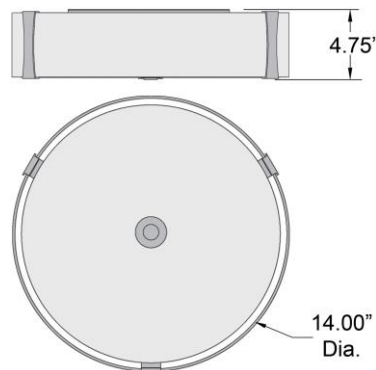

Stock Code: **50120-BS/OPL**

Collection: Tara

PRODUCT INFORMATION

Base: 50120 Parent: 50120
Mounting Type: Ceiling UPC: 641594092950
Finish: Brushed Steel
Diffuser: Opal

PRODUCT MEASUREMENTS

FIXTURE	BACKPLATE / CANOPY
Length:	Length
Width:	Width:
Diameter 14"	Diameter:
Height: 4.75"	Height: 0.75"
Extension:	
Overall Height:	

TECHNICAL SPECIFICATIONS

SPECIFICATIONS

Frame Material: Metal
Diffuser Material: Glass
Lamping Type: E-26 (Incandescent) Jbox: Standard
Lamping Base: E-26 Lamp Wattage: 60 W
Lamp Quantity: 3 Total Wattage: 180 W
Voltage: 120v Lamps Included: No

IES FILE

In addition to Access Lighting's purchase and warranty terms and conditions, by signing below or placing an order, you agree that you are authorized to bind the entity placing any order and acknowledge the following: All of sizes and measurements are approximate and all images are for illustrative purposes only. In the event of an inconsistency, the "Product Measurements" section controls. There also may be slight differences in the colors and designs compared to the displayed and printed images.